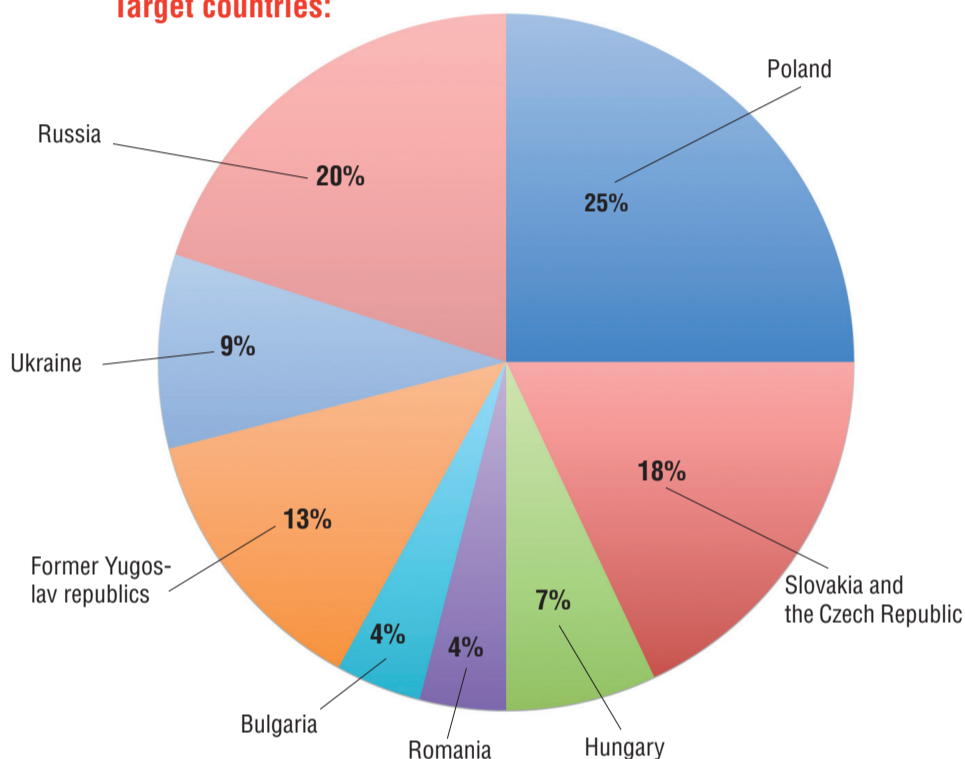

This is your target group:

System houses, VAR, specialised IT-traders, with or without store, OEM manufacturers, wholesalers.

Target countries: